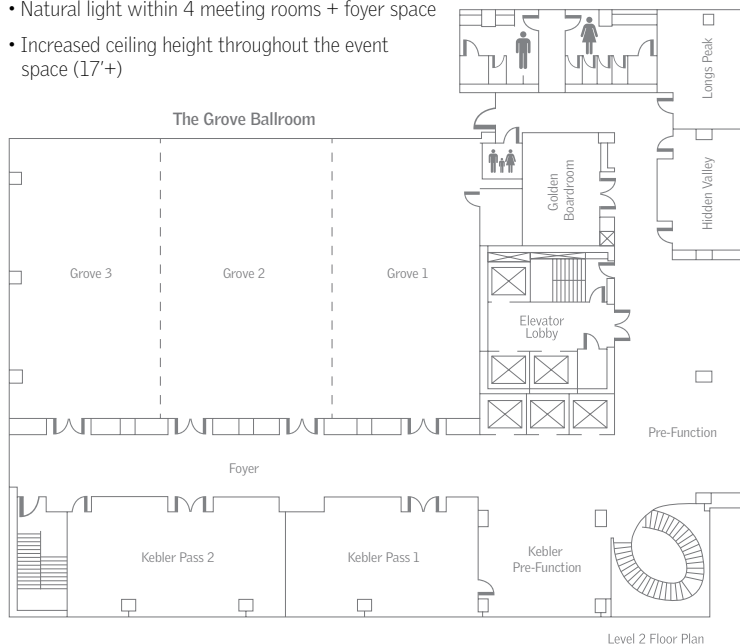

- 12,050 square feet of flexible meeting space including 5,700 square foot ballroom and 5 breakout rooms
- Bright, modern décor throughout
- 3,500 square feet of open foyer space
- Natural light within 4 meeting rooms + foyer space
- Increased ceiling height throughout the event space (17'+)

Room Name	Dimensions	Ceiling	Area	Theatre	Classroom	Banquet	Conference	U-Shape	Hollow Sq.	Reception
Grove Ballroom	61.8' x 95.0'	17.0'	5,700.0 ft ²	598	360	400	84	99	114	566
Grove Ballroom 1	61.8' x 30.8'	17.0'	1,850.0 ft ²	182	120	150	42	51	60	184
Grove Ballroom 2	61.8' x 33.0'	17.0'	1,975.0 ft ²	195	120	150	42	51	60	197
Grove Ballroom 3	61.8' x 31.2'	17.0'	1,875.0 ft ²	182	120	100	42	51	60	184
Grove Ballroom Foyer	71.8' x 147.5'	17.0'	3,500.0 ft ²	0	0	110	0	0	0	368
Hidden Valley Meeting Room	16.1' x 23.3'	17.0'	345.0 ft ²	30	12	20	12	15	12	36
Kebler Pass Breakout 1	23.7' x 39.3'	17.0'	850.0 ft ²	76	36	50	30	27	30	88
Kebler Pass Breakout 2	23.7' x 43.6'	17.0'	975.0 ft ²	80	45	50	30	33	30	101
Longs Peak Meeting Room	16.0' x 24.1'	17.0'	350.0 ft ²	30	12	20	12	15	18	36
Golden Boardroom	14.9' x 22.3'	17.0'	330.0 ft ²	0	0	0	12	0	0	35